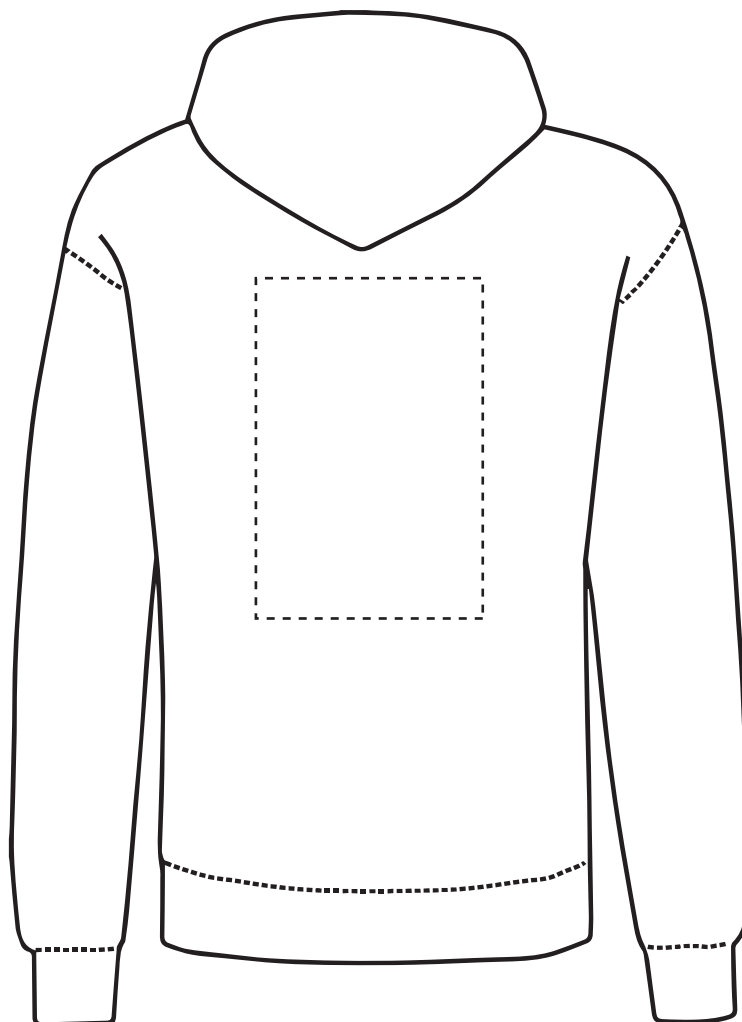

Your Ref:
Our Ref:

Quantity:
Version: 1

Product Code: HF0003
Product Colour: White

PRINTING CONCERNS: PRINT MAY DISCOLOUR

PRODUCT INFO: DUE TO THE NATURE OF THE PRODUCT THE PRINT POSITION MAY VARY BY 2 - 3 MM

PANTONE REFERENCE(S)

Full colour printing

The dashed line is to demonstrate print area and will not appear on your printed item

ARTWORK SCALE 15%

ACTUAL ARTWORK SIZE: