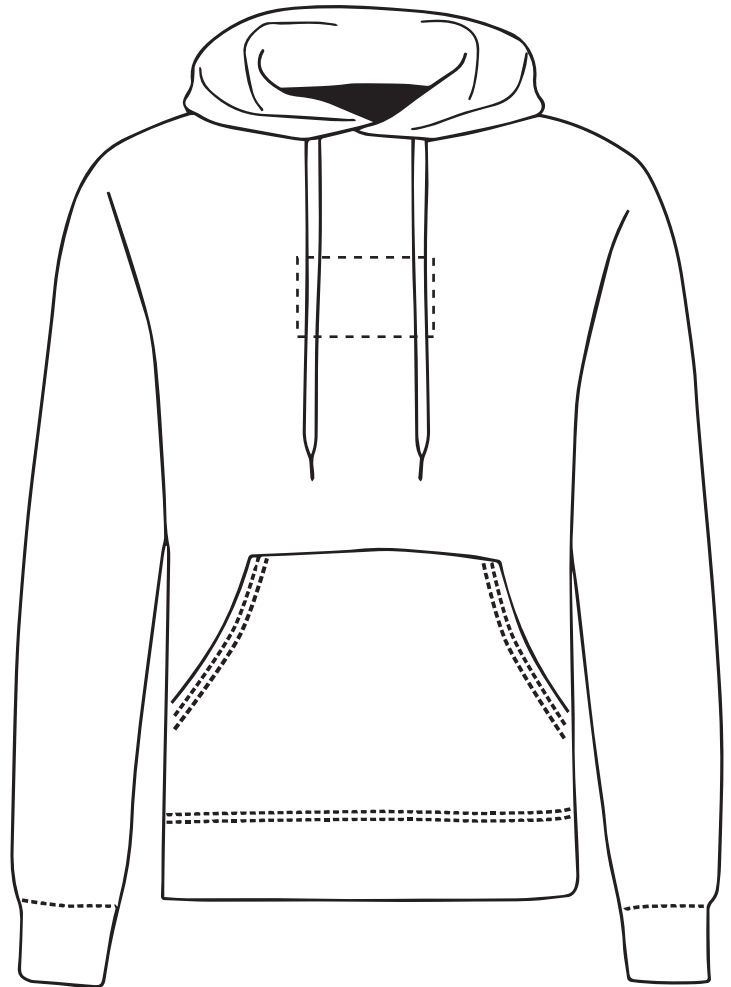

Your Ref:
Our Ref:

Quantity:
Version: 1

Product Code: HF0003
Product Colour: White

PRINTING CONCERNS: PRINT MAY DISCOLOUR

PRODUCT INFO: DUE TO THE NATURE OF THE PRODUCT THE PRINT POSITION MAY VARY BY 2 - 3 MM

PANTONE REFERENCE(S)

Full colour printing

The dashed line is to demonstrate print area and will not appear on your printed item

ARTWORK SCALE 15%